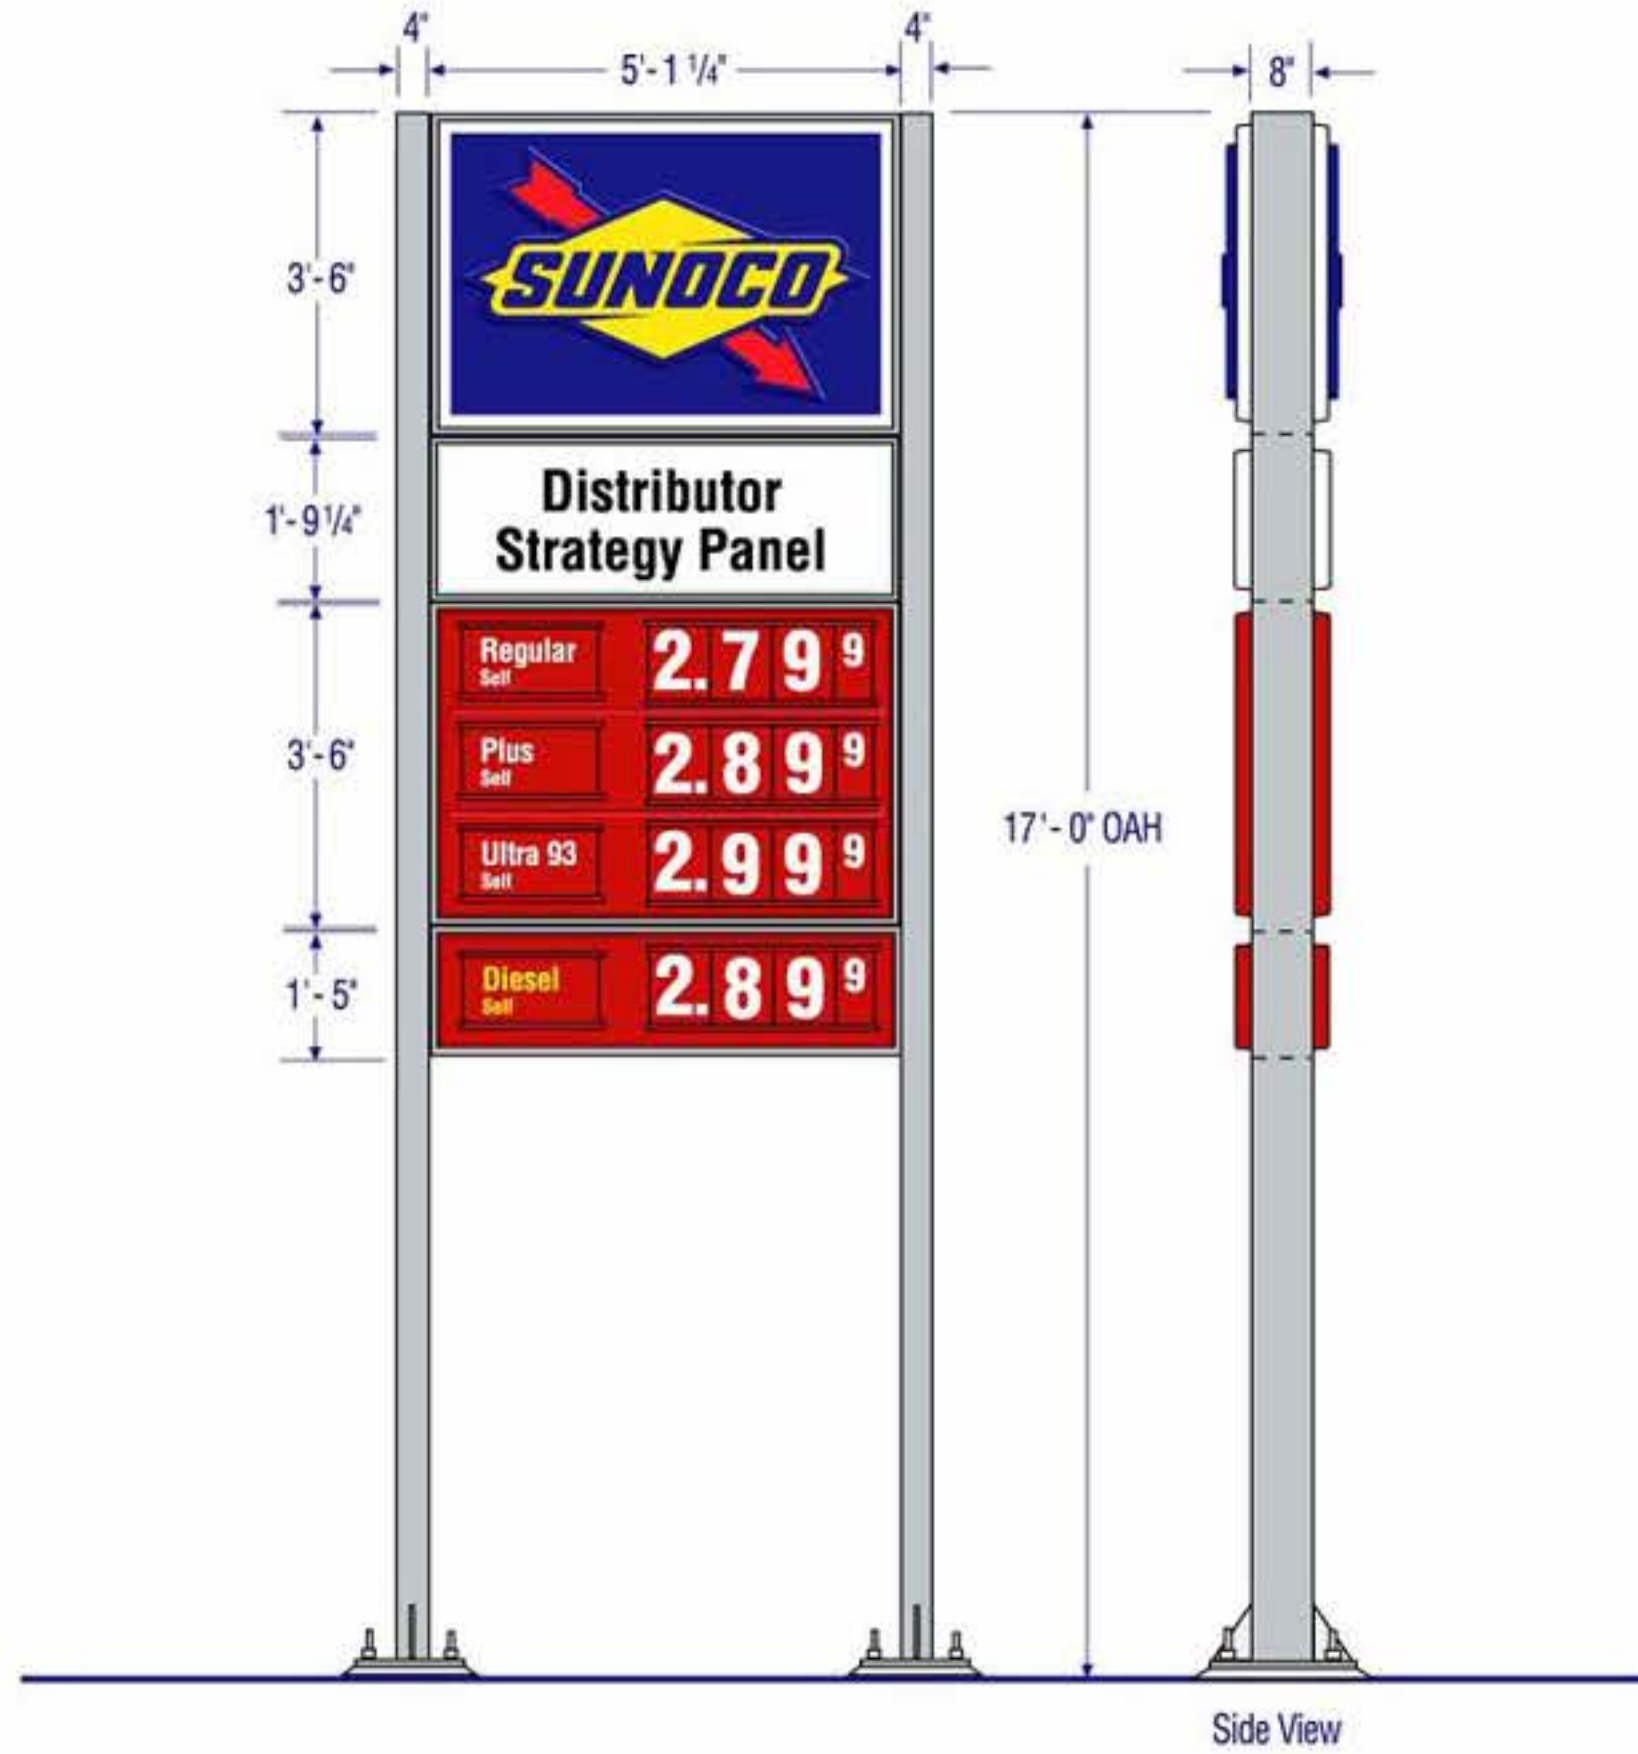

Click on the images below to view the available 5 ft. Goalpost signs

35.72 Sq. Ft.

42.95 Sq. Ft.

42.95 Sq. Ft.

50.18 Sq. Ft.

51.88 Sq. Ft.

51.88 Sq. Ft.

59.11 Sq. Ft.

[Back](#)

35.72 Square Feet

This configuration includes
• Diamond • 3-Product Panel

42.95 Square Feet

This configuration includes
• Diamond • 3-Product Panel • NASCAR

42.95 Square Feet

This configuration includes
• Diamond • 3-Product Panel • Diesel Panel

50.18 Square Feet

This configuration includes

- Diamond
- 3-Product Panel
- Diesel Panel
- NASCAR

51.88 Square Feet

This configuration includes

- Diamond
- 3-Product Panel
- NASCAR
- Distributor Strategy

51.88 Square Feet

This configuration includes

- Diamond
- 3-Product Panel
- Diesel Panel
- Distributor Strategy

59.11 Square Feet

This configuration includes

- Diamond
- 3-Product Panel
- Diesel Panel
- NASCAR
- Distributor Strategy