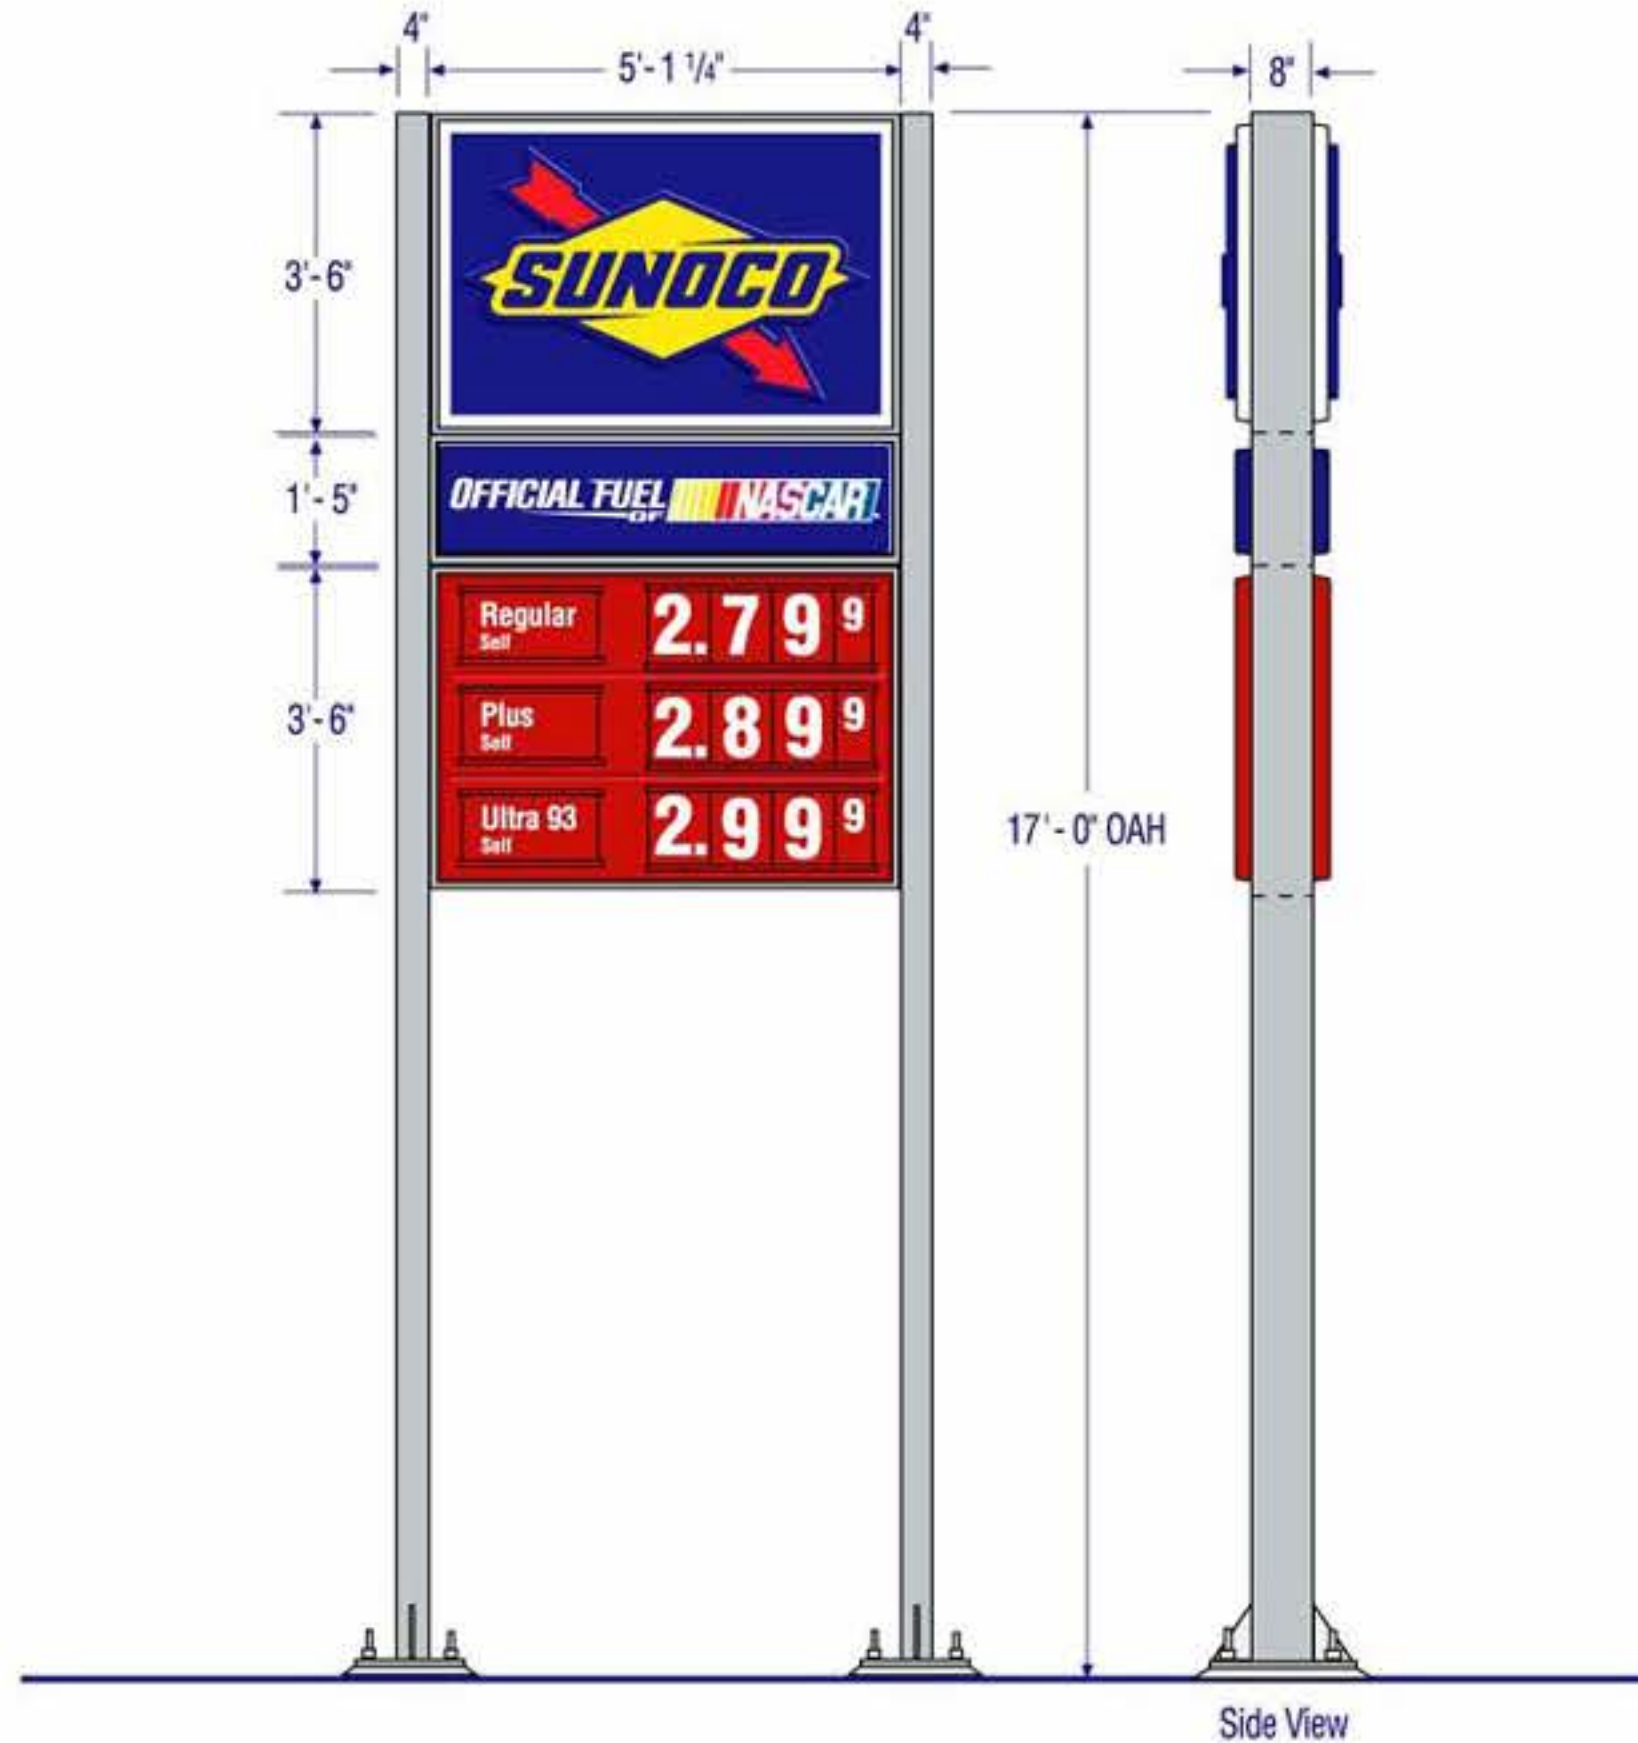

Click on the images below to view the available 5 ft. Goalpost signs

35.72 Sq. Ft.

42.95 Sq. Ft.

42.95 Sq. Ft.

50.18 Sq. Ft.

51.88 Sq. Ft.

51.88 Sq. Ft.

59.11 Sq. Ft.

[Back](#)

35.72 Square Feet

This configuration includes
• Diamond • 3-Product Panel

42.95 Square Feet

This configuration includes
• Diamond • 3-Product Panel • NASCAR

42.95 Square Feet

This configuration includes
• Diamond • 3-Product Panel • Diesel Panel

50.18 Square Feet

This configuration includes

- Diamond
- 3-Product Panel
- Diesel Panel
- NASCAR

51.88 Square Feet

This configuration includes

- Diamond
- 3-Product Panel
- NASCAR
- Distributor Strategy

51.88 Square Feet

This configuration includes

- Diamond
- 3-Product Panel
- Diesel Panel
- Distributor Strategy

59.11 Square Feet

This configuration includes

- Diamond
- 3-Product Panel
- Diesel Panel
- NASCAR
- Distributor Strategy