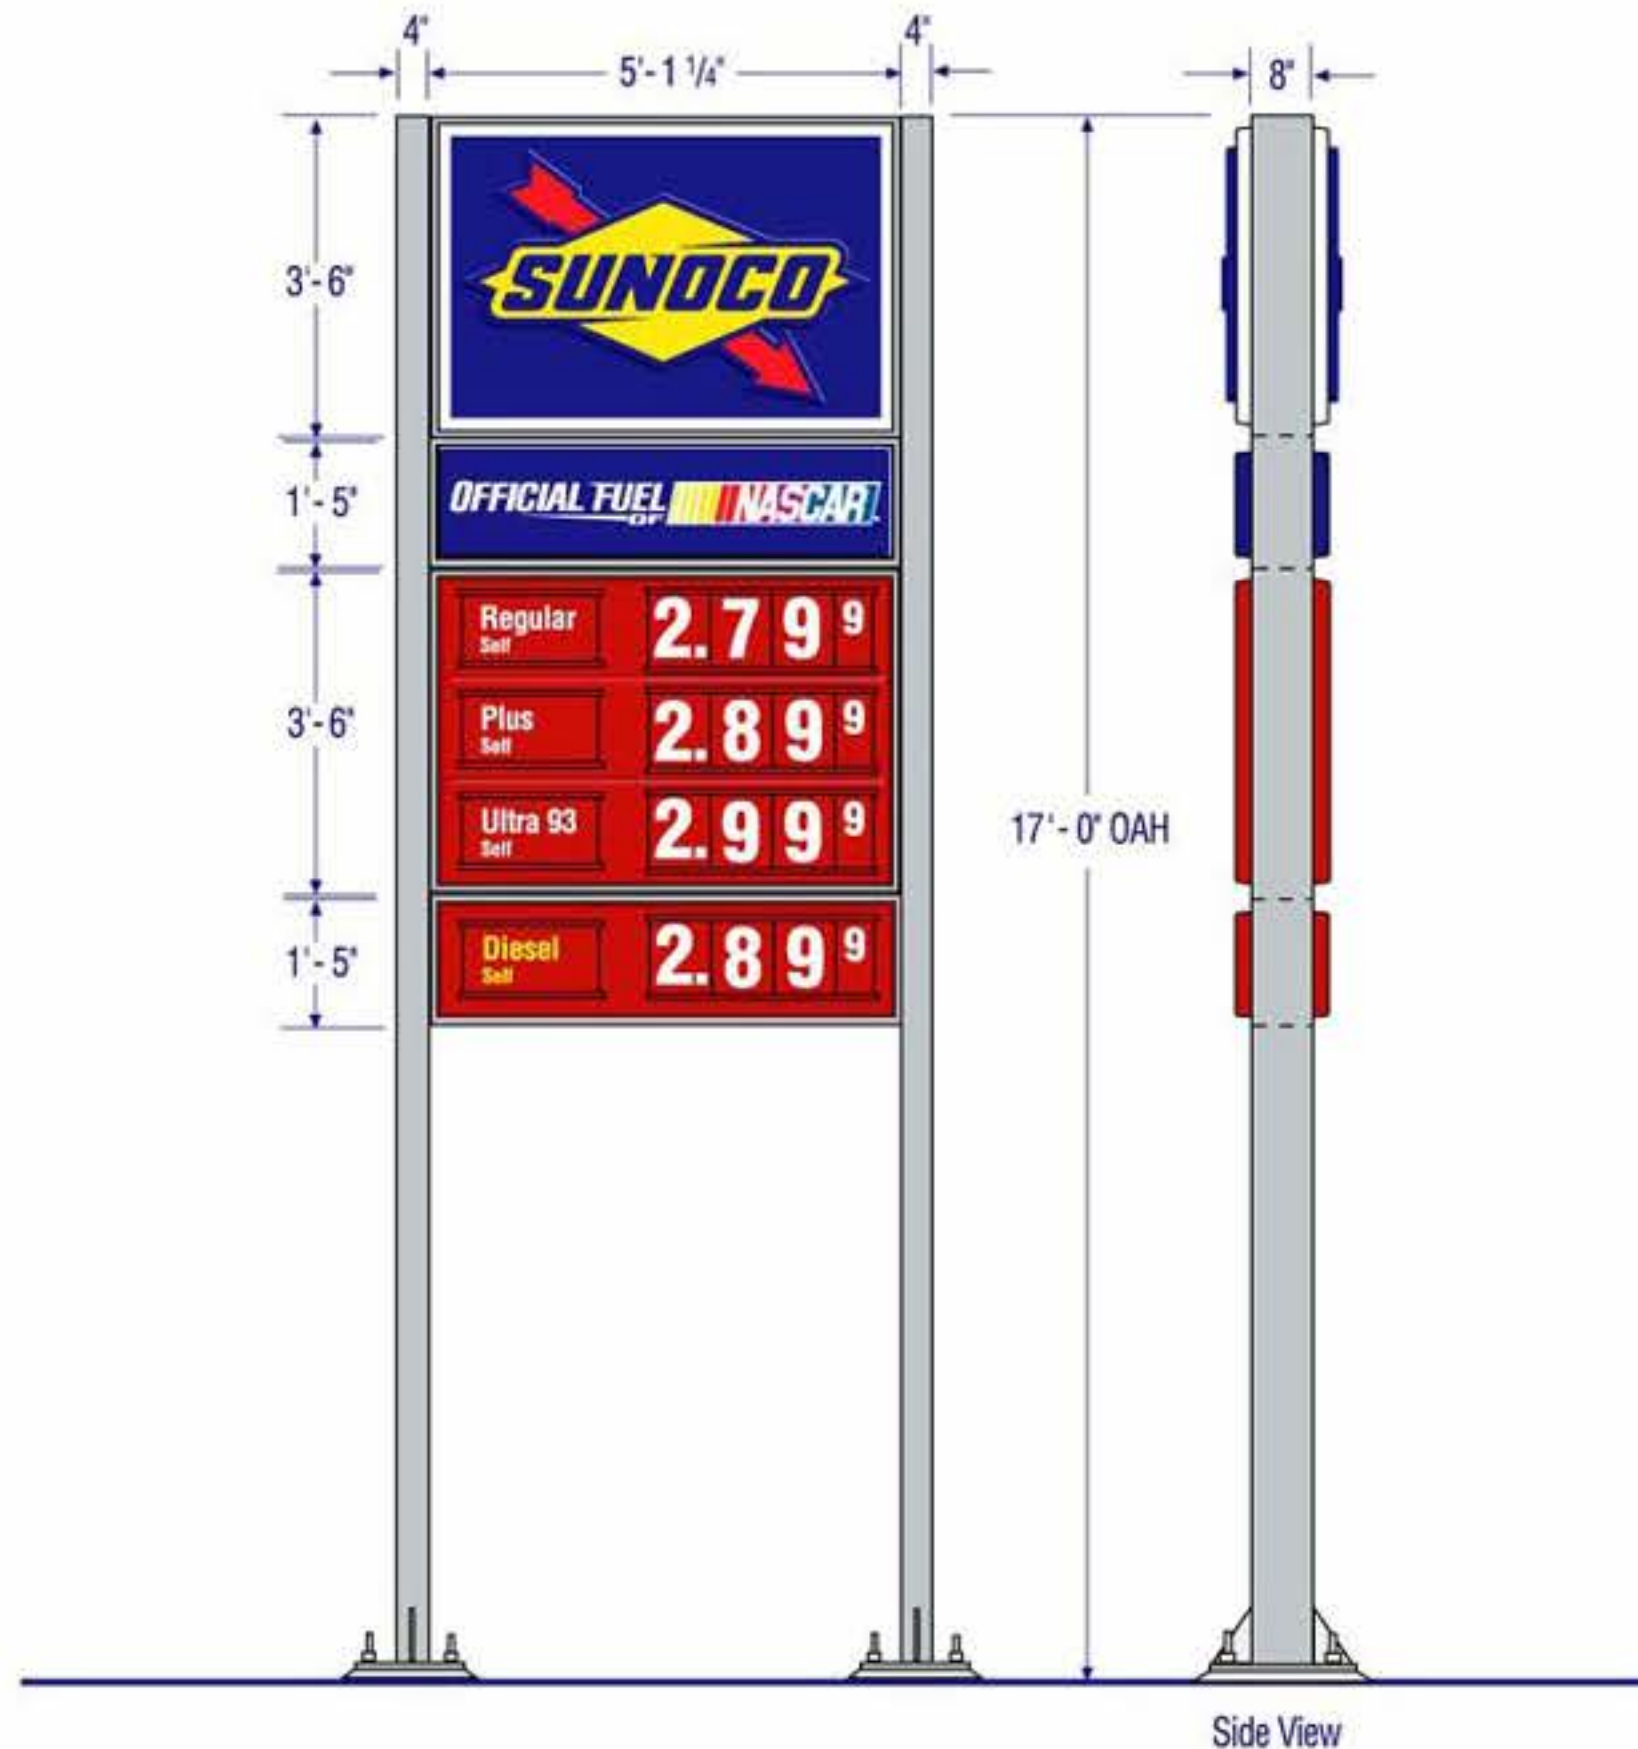

Click on the images below to view the available 5 ft. Goalpost signs

35.72 Sq. Ft.

42.95 Sq. Ft.

42.95 Sq. Ft.

50.18 Sq. Ft.

51.88 Sq. Ft.

51.88 Sq. Ft.

59.11 Sq. Ft.

[Back](#)

35.72 Square Feet

This configuration includes
• Diamond • 3-Product Panel

42.95 Square Feet

This configuration includes
• Diamond • 3-Product Panel • NASCAR

42.95 Square Feet

This configuration includes
• Diamond • 3-Product Panel • Diesel Panel

50.18 Square Feet

This configuration includes

- Diamond
- 3-Product Panel
- Diesel Panel
- NASCAR

51.88 Square Feet

This configuration includes

- Diamond
- 3-Product Panel
- NASCAR
- Distributor Strategy

51.88 Square Feet

This configuration includes

- Diamond
- 3-Product Panel
- Diesel Panel
- Distributor Strategy

59.11 Square Feet

This configuration includes

- Diamond
- 3-Product Panel
- Diesel Panel
- NASCAR
- Distributor Strategy