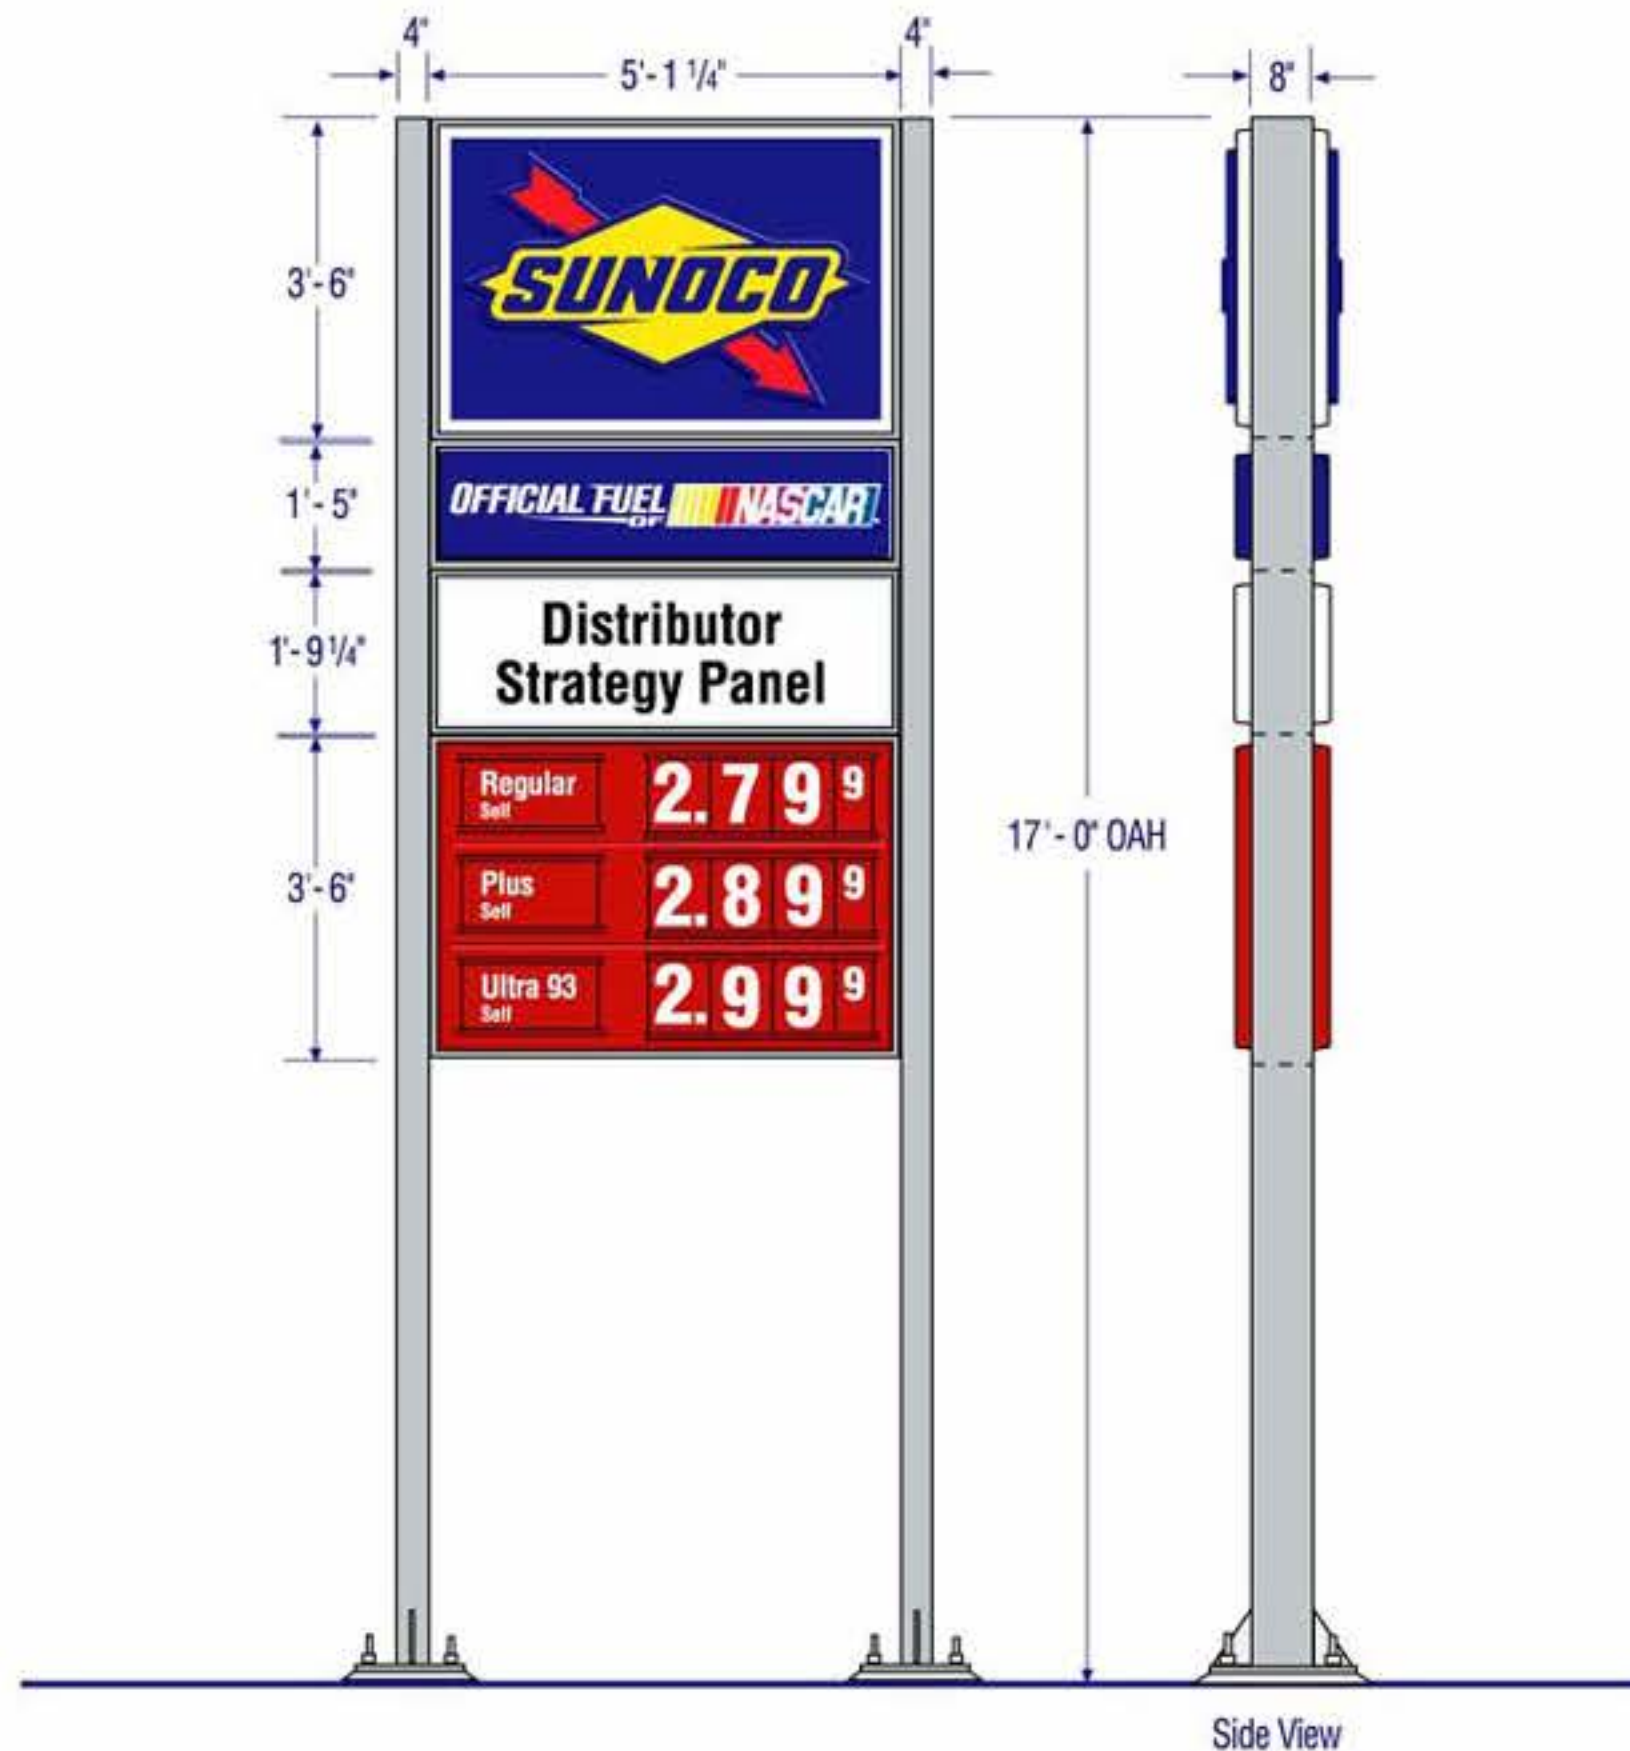

Click on the images below to view the available 5 ft. Goalpost signs

35.72 Sq. Ft.

42.95 Sq. Ft.

42.95 Sq. Ft.

50.18 Sq. Ft.

51.88 Sq. Ft.

51.88 Sq. Ft.

59.11 Sq. Ft.

[Back](#)

35.72 Square Feet

This configuration includes
• Diamond • 3-Product Panel

42.95 Square Feet

This configuration includes
• Diamond • 3-Product Panel • NASCAR

42.95 Square Feet

This configuration includes
• Diamond • 3-Product Panel • Diesel Panel

50.18 Square Feet

This configuration includes

- Diamond
- 3-Product Panel
- Diesel Panel
- NASCAR

51.88 Square Feet

This configuration includes

- Diamond
- 3-Product Panel
- NASCAR
- Distributor Strategy

51.88 Square Feet

This configuration includes

- Diamond
- 3-Product Panel
- Diesel Panel
- Distributor Strategy

59.11 Square Feet

This configuration includes

- Diamond
- 3-Product Panel
- Diesel Panel
- NASCAR
- Distributor Strategy