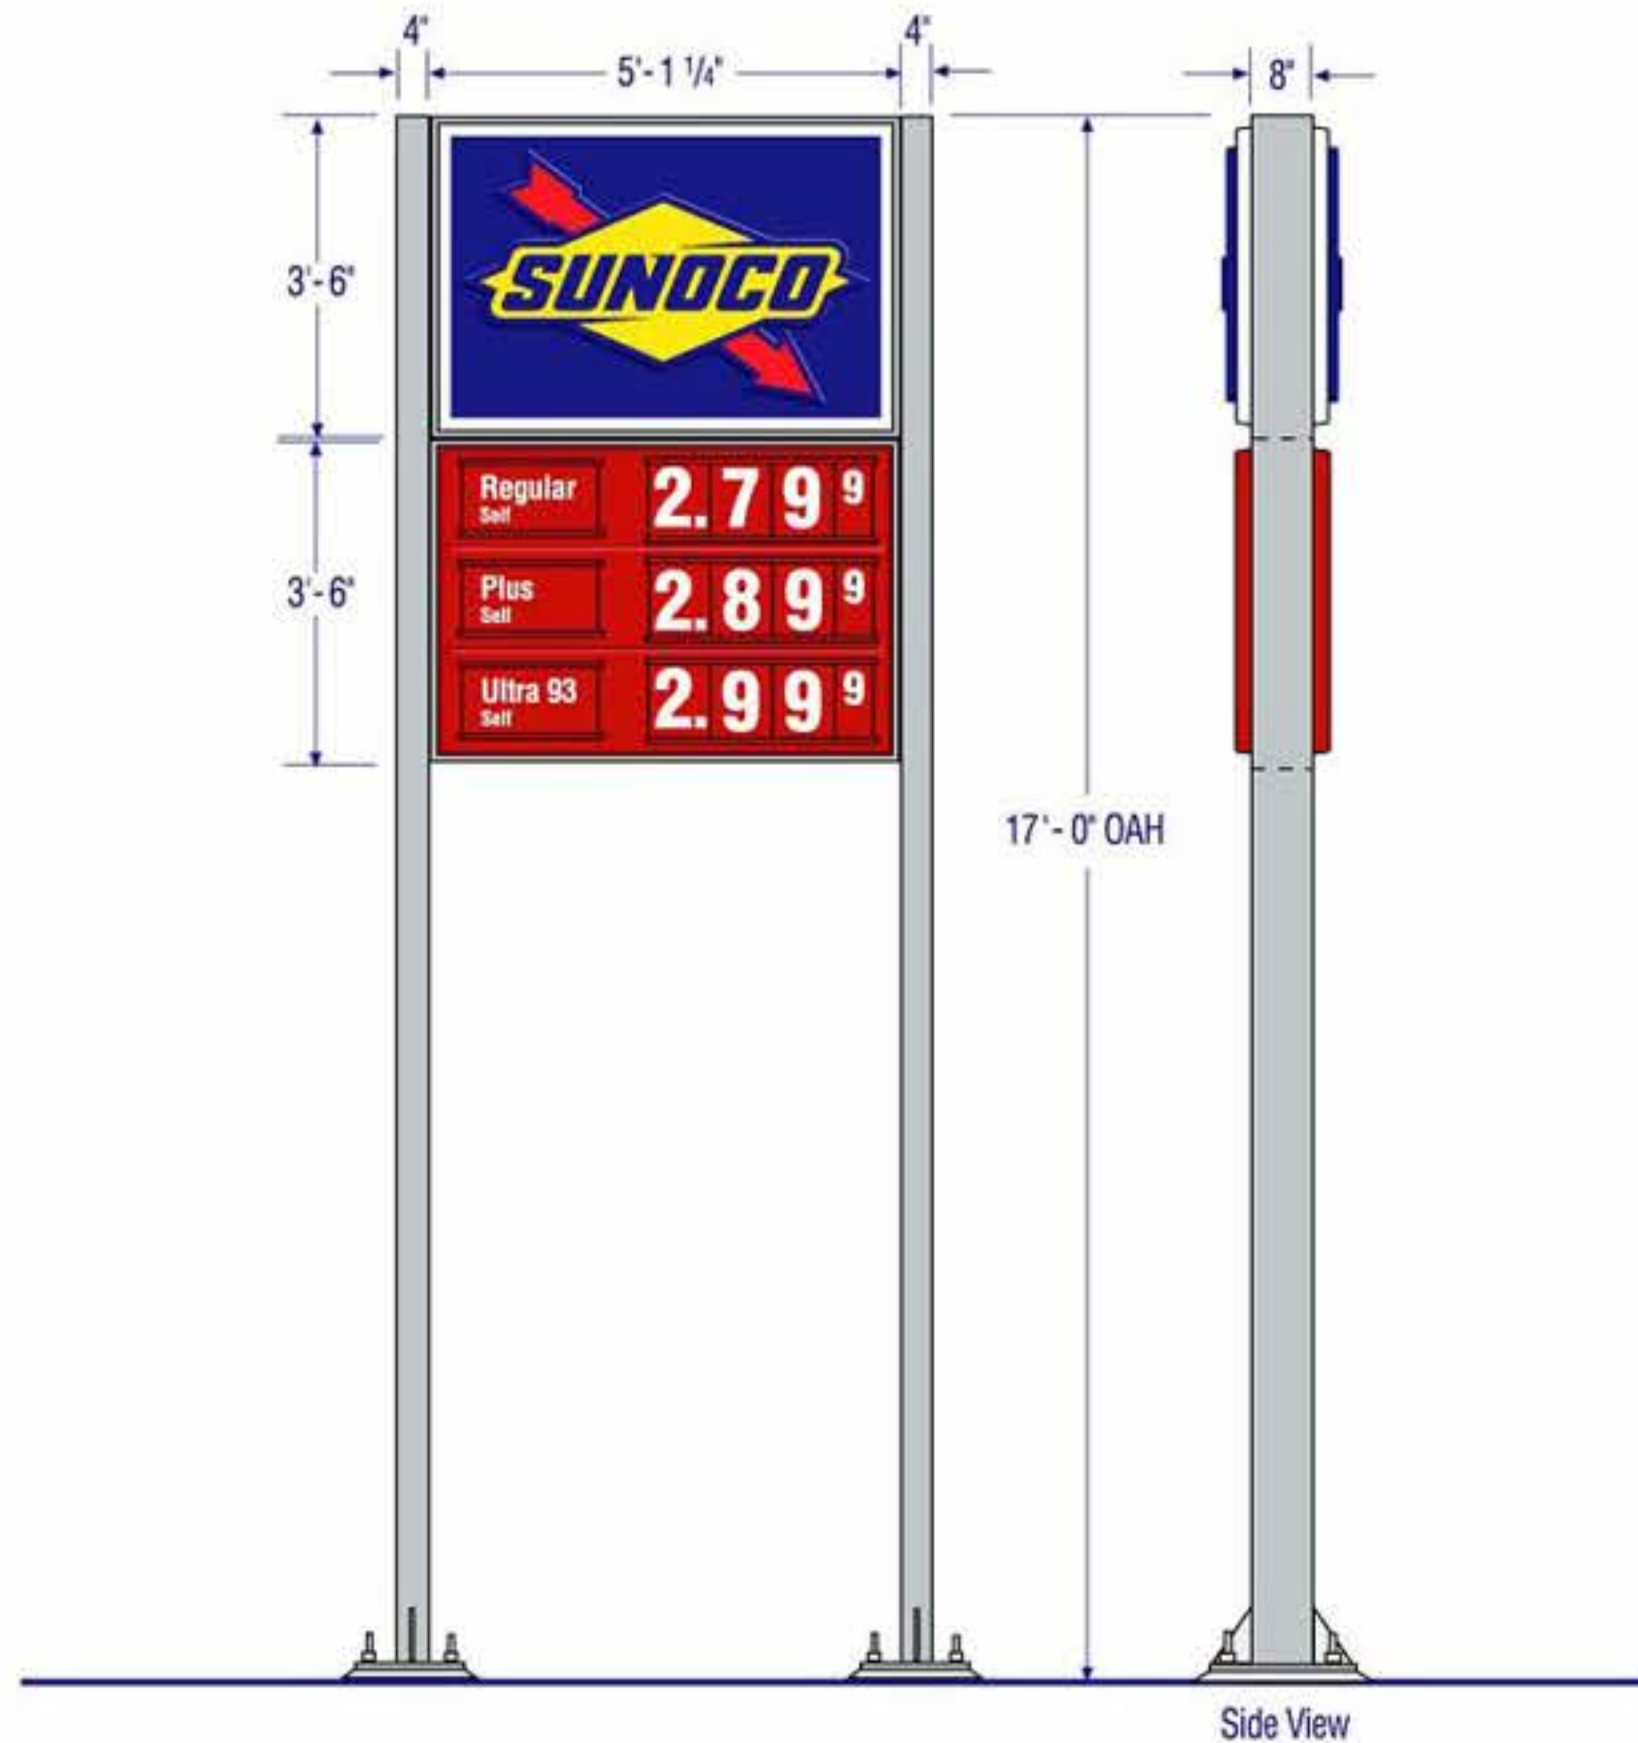

Click on the images below to view the available 5 ft. Goalpost signs

35.72 Sq. Ft.

42.95 Sq. Ft.

42.95 Sq. Ft.

50.18 Sq. Ft.

51.88 Sq. Ft.

51.88 Sq. Ft.

59.11 Sq. Ft.

[Back](#)

35.72 Square Feet

This configuration includes
• Diamond • 3-Product Panel

42.95 Square Feet

This configuration includes
• Diamond • 3-Product Panel • NASCAR

42.95 Square Feet

This configuration includes
• Diamond • 3-Product Panel • Diesel Panel

50.18 Square Feet

This configuration includes

- Diamond
- 3-Product Panel
- Diesel Panel
- NASCAR

51.88 Square Feet

This configuration includes

- Diamond
- 3-Product Panel
- NASCAR
- Distributor Strategy

51.88 Square Feet

This configuration includes

- Diamond
- 3-Product Panel
- Diesel Panel
- Distributor Strategy

59.11 Square Feet

This configuration includes

- Diamond
- 3-Product Panel
- Diesel Panel
- NASCAR
- Distributor Strategy