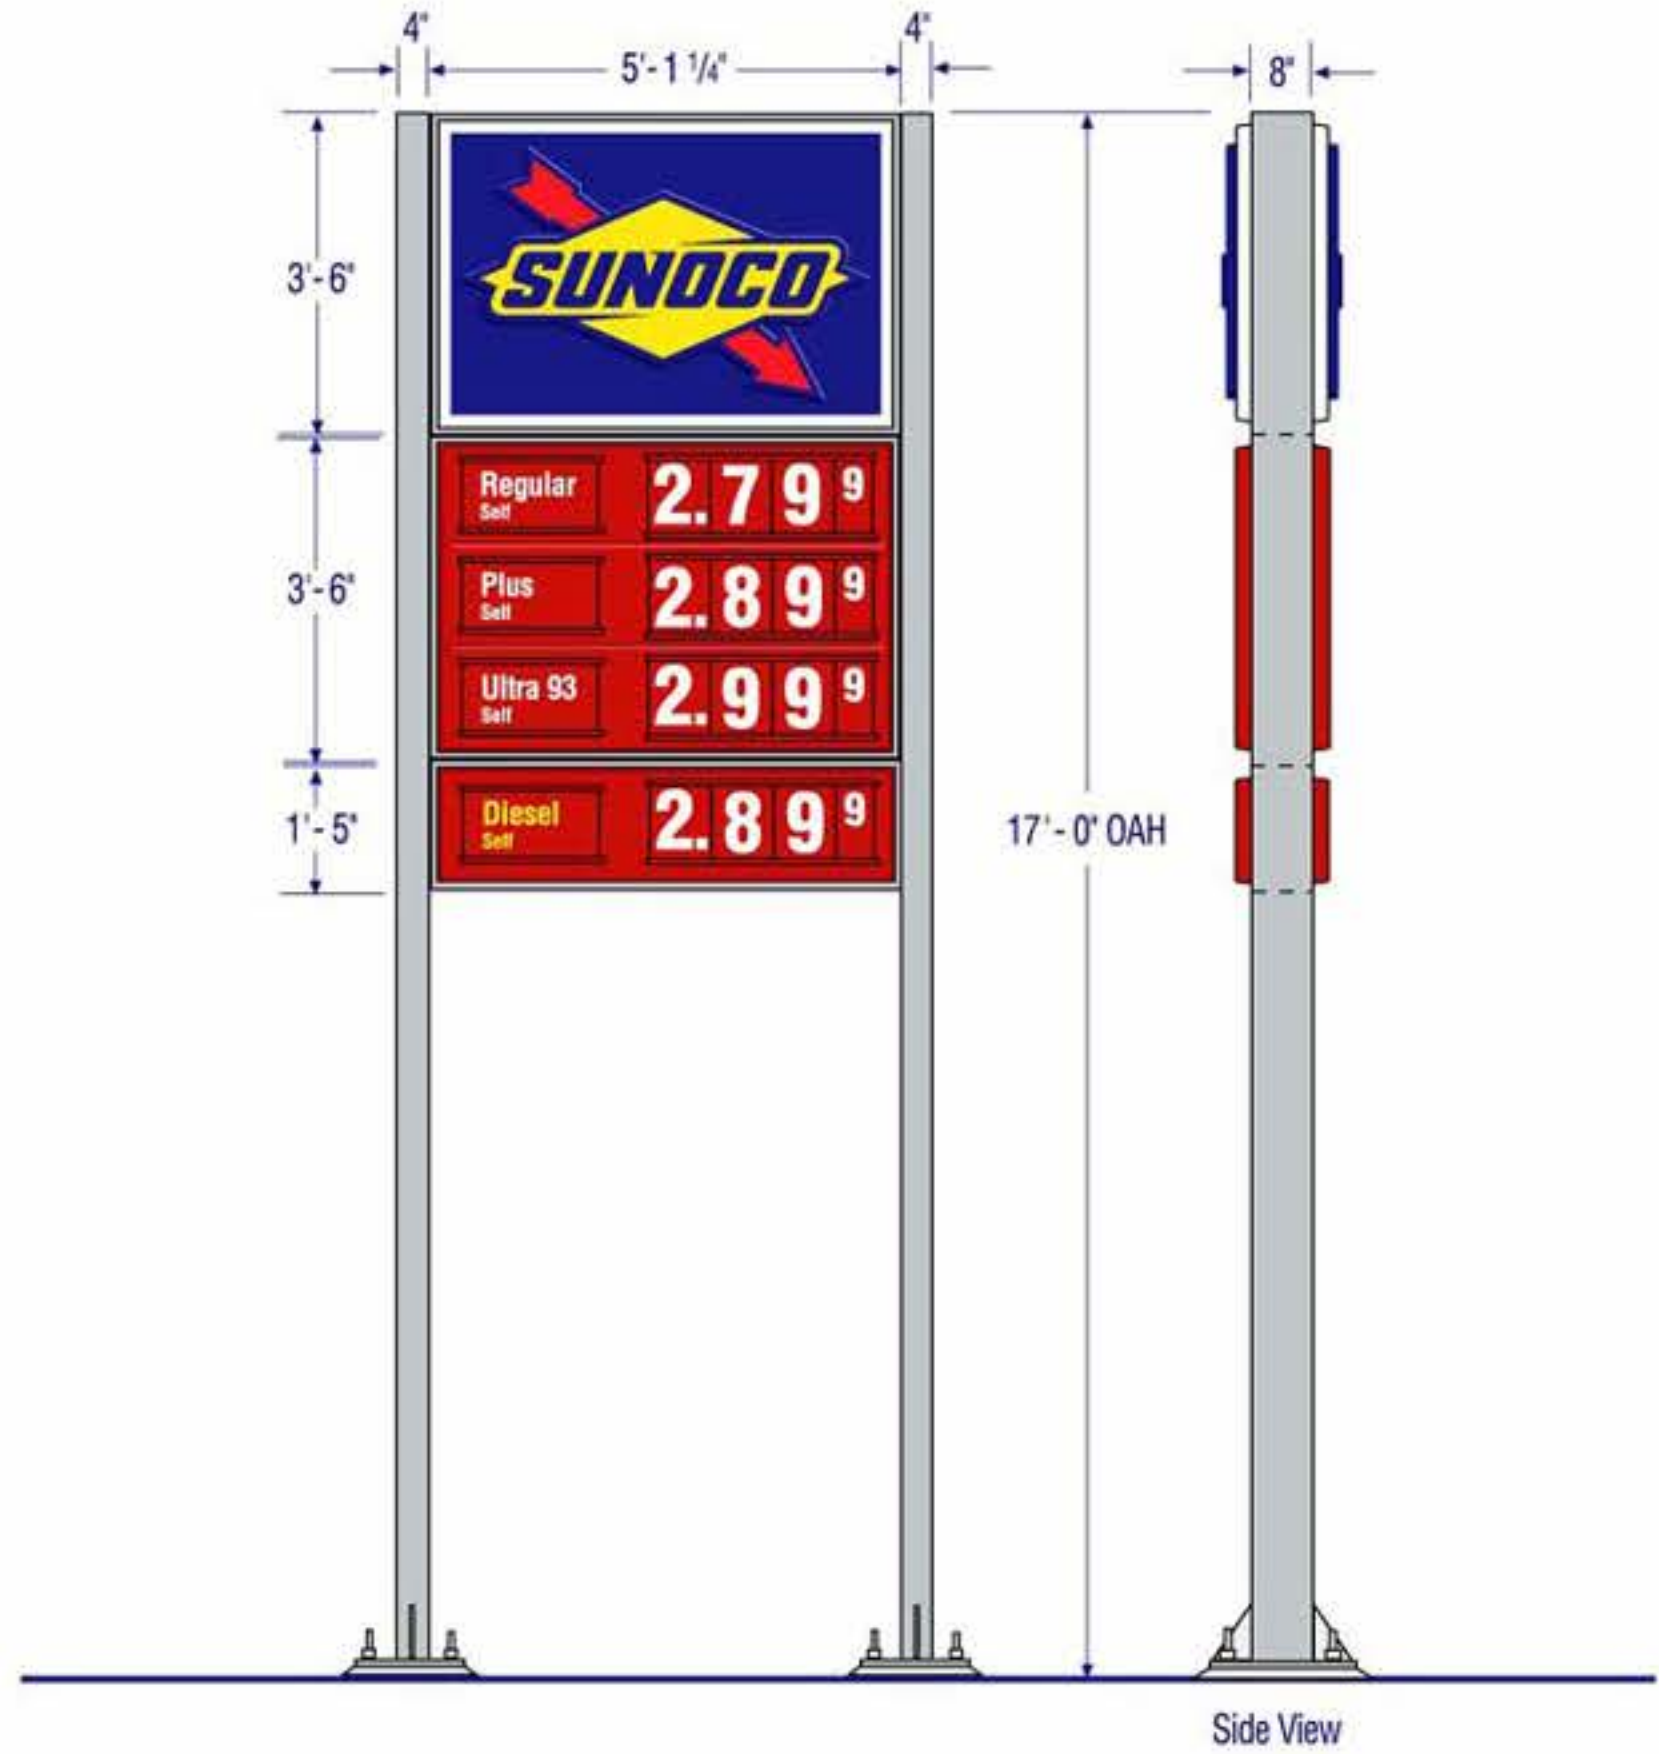

Click on the images below to view the available 5 ft. Goalpost signs

35.72 Sq. Ft.

42.95 Sq. Ft.

42.95 Sq. Ft.

50.18 Sq. Ft.

51.88 Sq. Ft.

51.88 Sq. Ft.

59.11 Sq. Ft.

[Back](#)

35.72 Square Feet

This configuration includes
• Diamond • 3-Product Panel

42.95 Square Feet

This configuration includes
• Diamond • 3-Product Panel • NASCAR

42.95 Square Feet

This configuration includes
• Diamond • 3-Product Panel • Diesel Panel

50.18 Square Feet

This configuration includes

- Diamond
- 3-Product Panel
- Diesel Panel
- NASCAR

51.88 Square Feet

This configuration includes

- Diamond
- 3-Product Panel
- NASCAR
- Distributor Strategy

51.88 Square Feet

This configuration includes

- Diamond
- 3-Product Panel
- Diesel Panel
- Distributor Strategy

59.11 Square Feet

This configuration includes

- Diamond
- 3-Product Panel
- Diesel Panel
- NASCAR
- Distributor Strategy