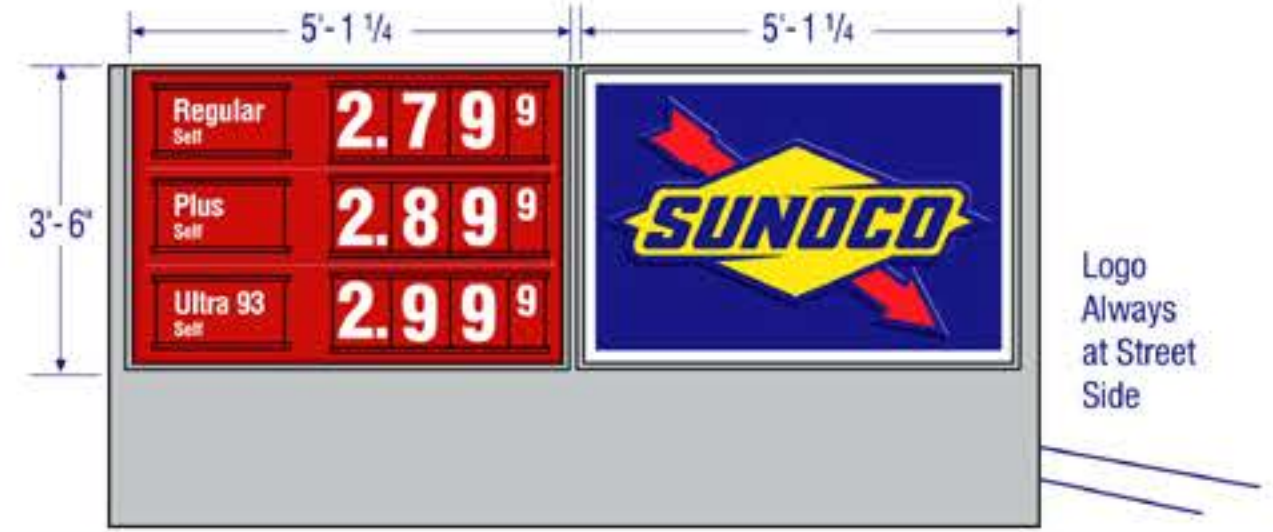

Click on the images below to view the available 5 ft. Monument signs

35.72 Sq. Ft.

50.18 Sq. Ft.

[Back](#)

35.72 Square Feet

This configuration includes
• 3-Product Panel

[Close this window](#)

50.18 Square Feet

This configuration includes
• 4-Product Panel

[Close this window](#)