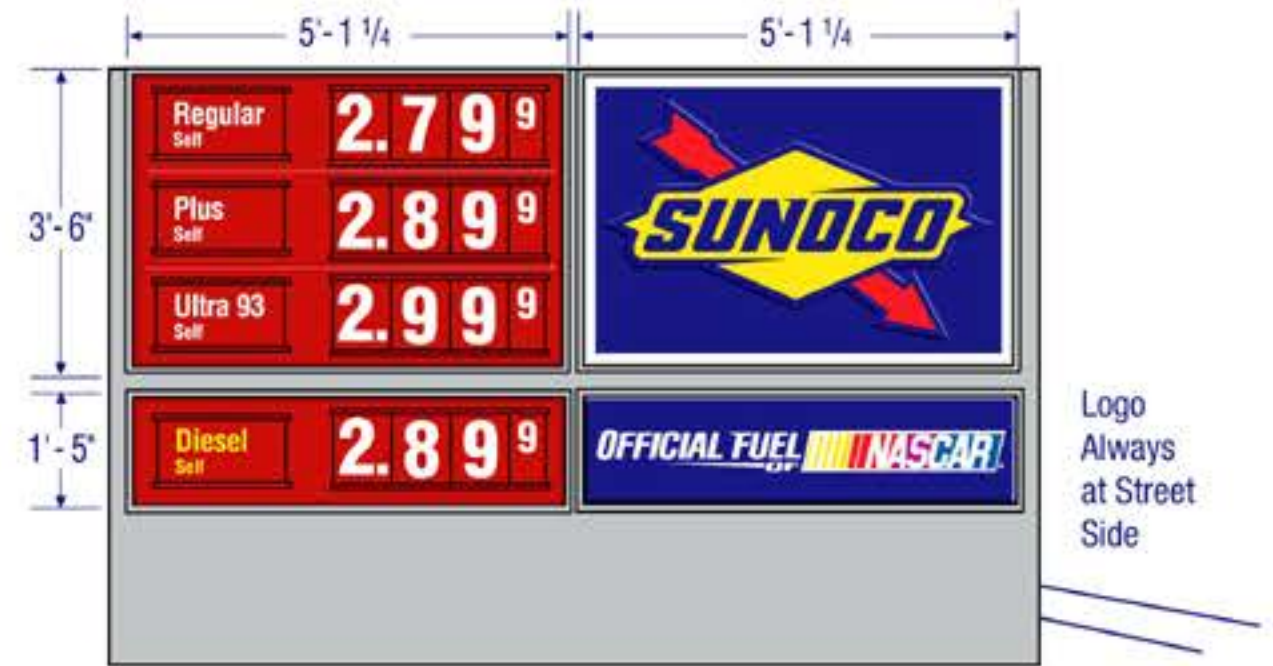

Click on the images below to view the available 5 ft. Monument signs

35.72 Sq. Ft.

50.18 Sq. Ft.

[Back](#)

35.72 Square Feet

This configuration includes
• 3-Product Panel

[Close this window](#)

50.18 Square Feet

This configuration includes
• 4-Product Panel

[Close this window](#)