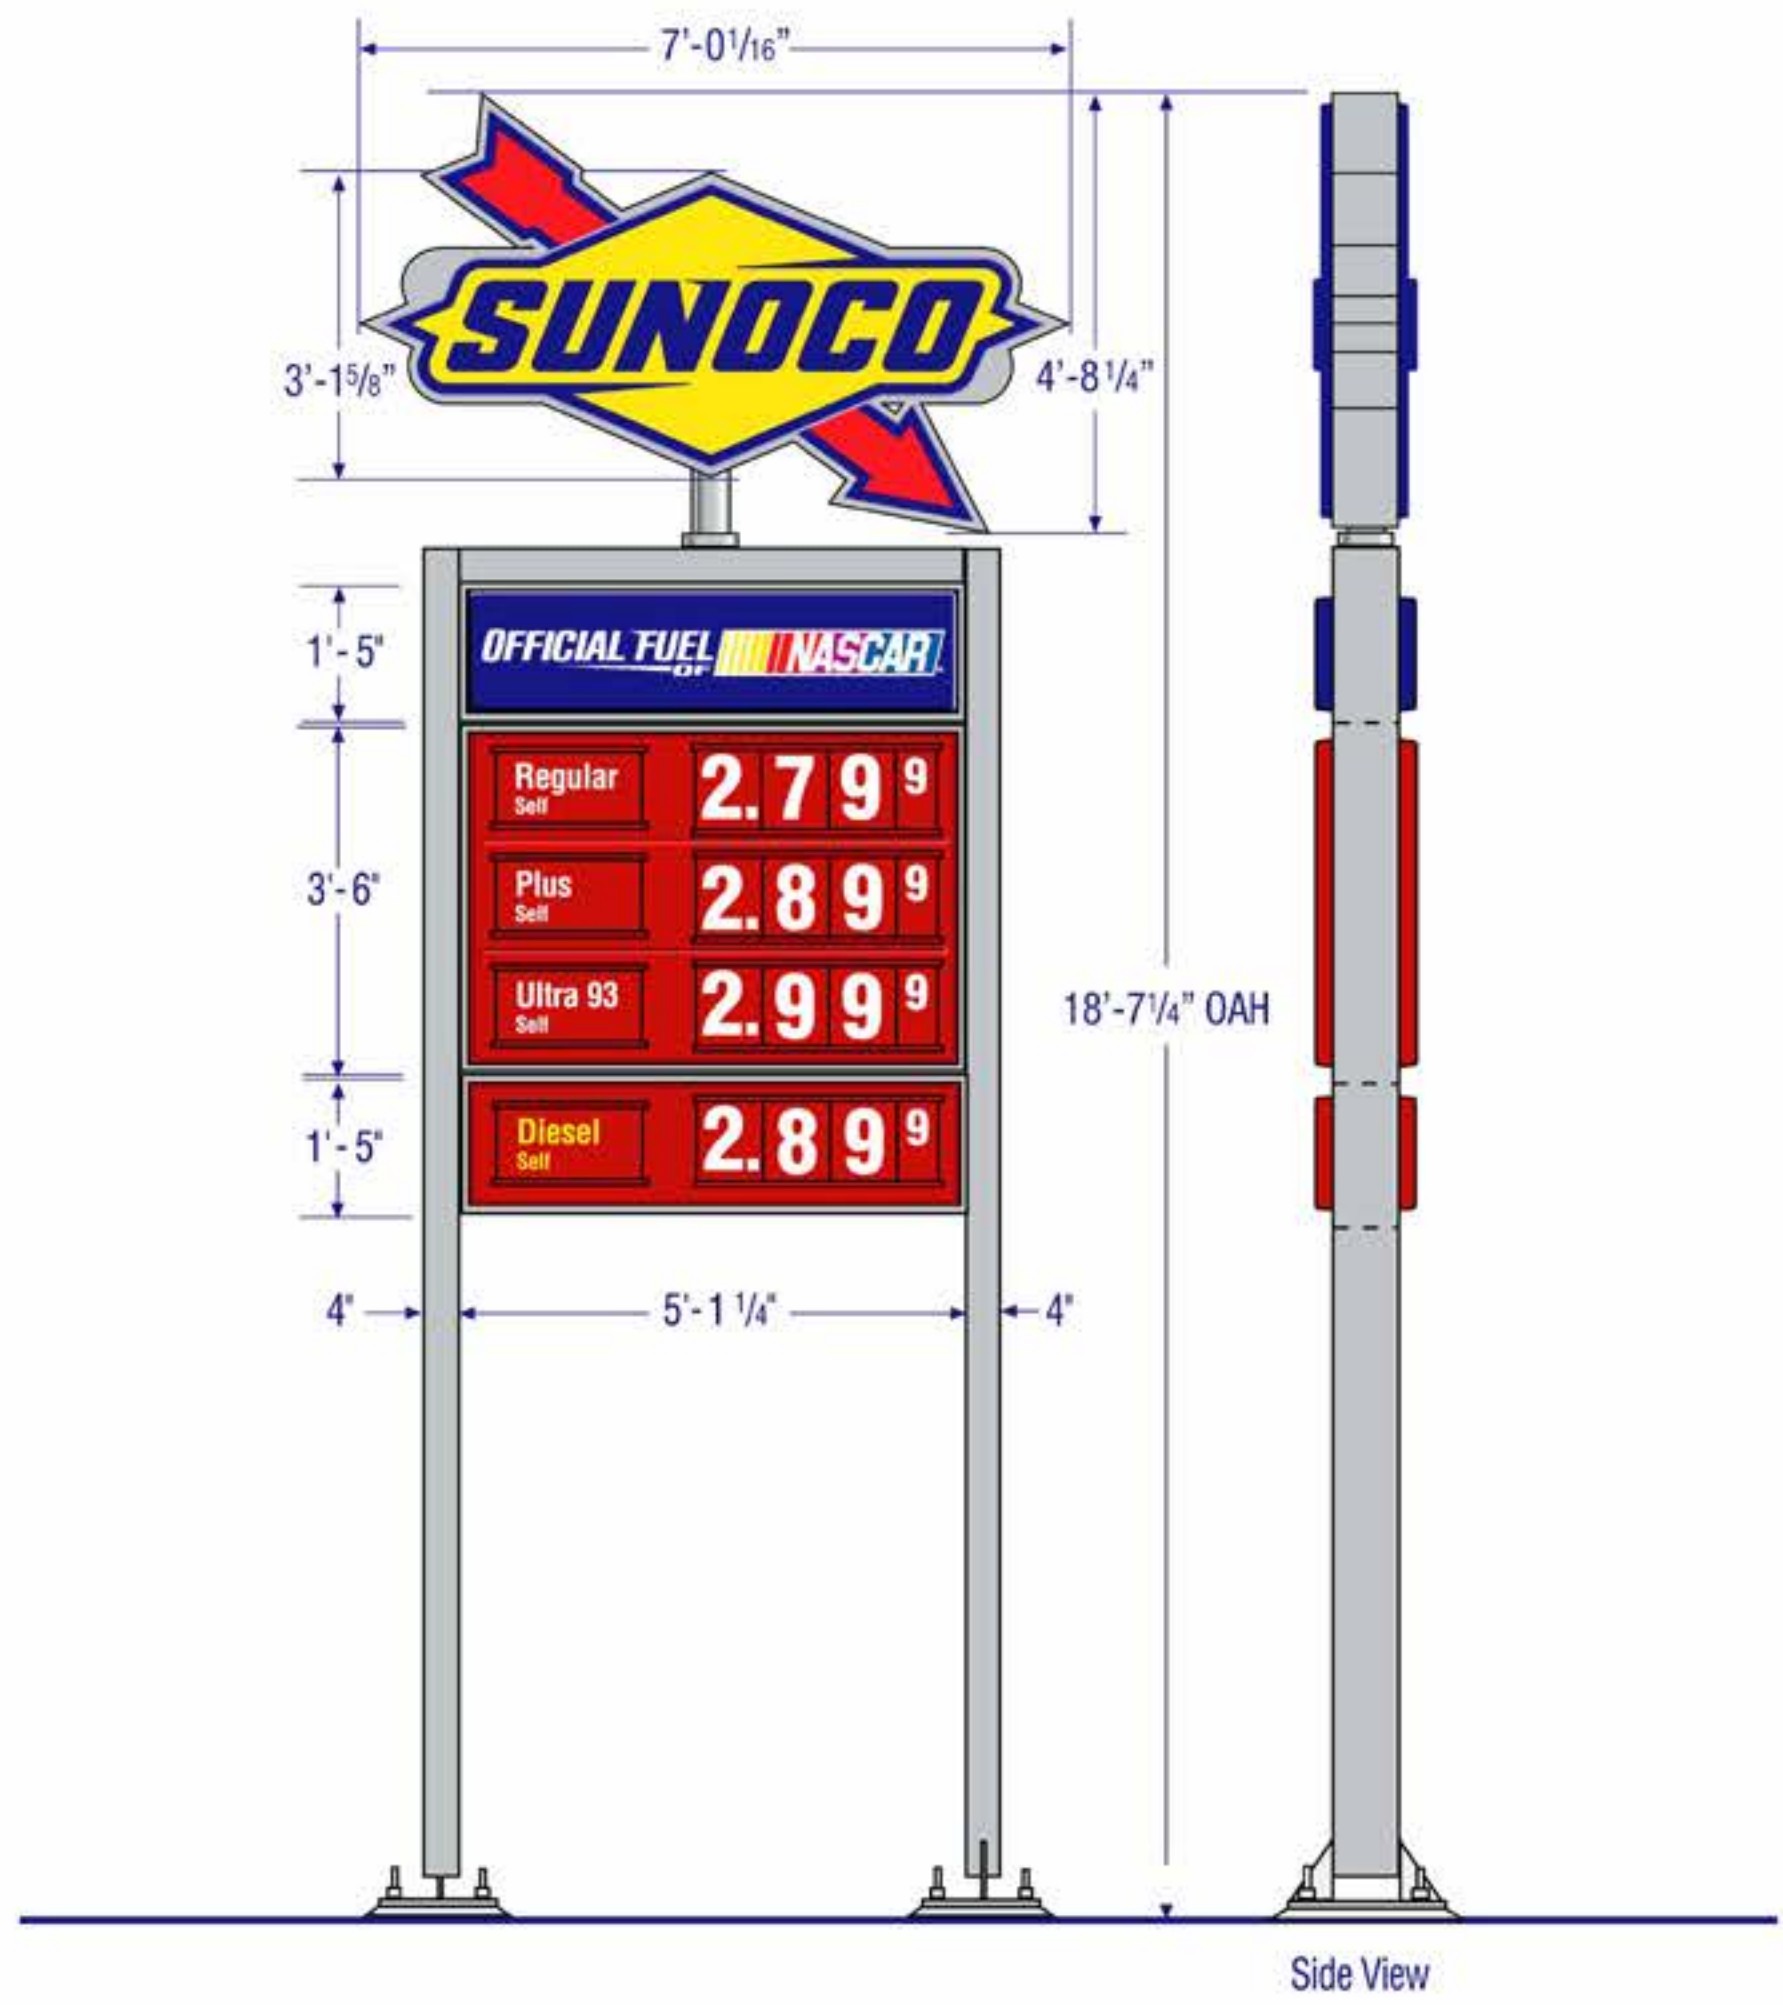

Click on the images below to view the available 5 ft. Traditional Diamond Over Internally-Illuminated Goalpost signs

39.10 Sq. Ft.

48.14 Sq. Ft.

46.33 Sq. Ft.

55.37 Sq. Ft.

[Back](#)

39.10 Square Feet

This configuration includes

- Diamond
- 3-Product Panel
- NASCAR Panel

48.14 Square Feet

This configuration includes

- Logo Panel
- 3-Product Panel
- NASCAR Panel
- Distributor Strategy Panel

46.33 Square Feet

This configuration includes
 • Diamond • 4-Product Panel • NASCAR Panel

55.37 Square Feet

This configuration includes

- Logo Panel
- 4-Product Panel
- NASCAR Panel
- Distributor Strategy Panel