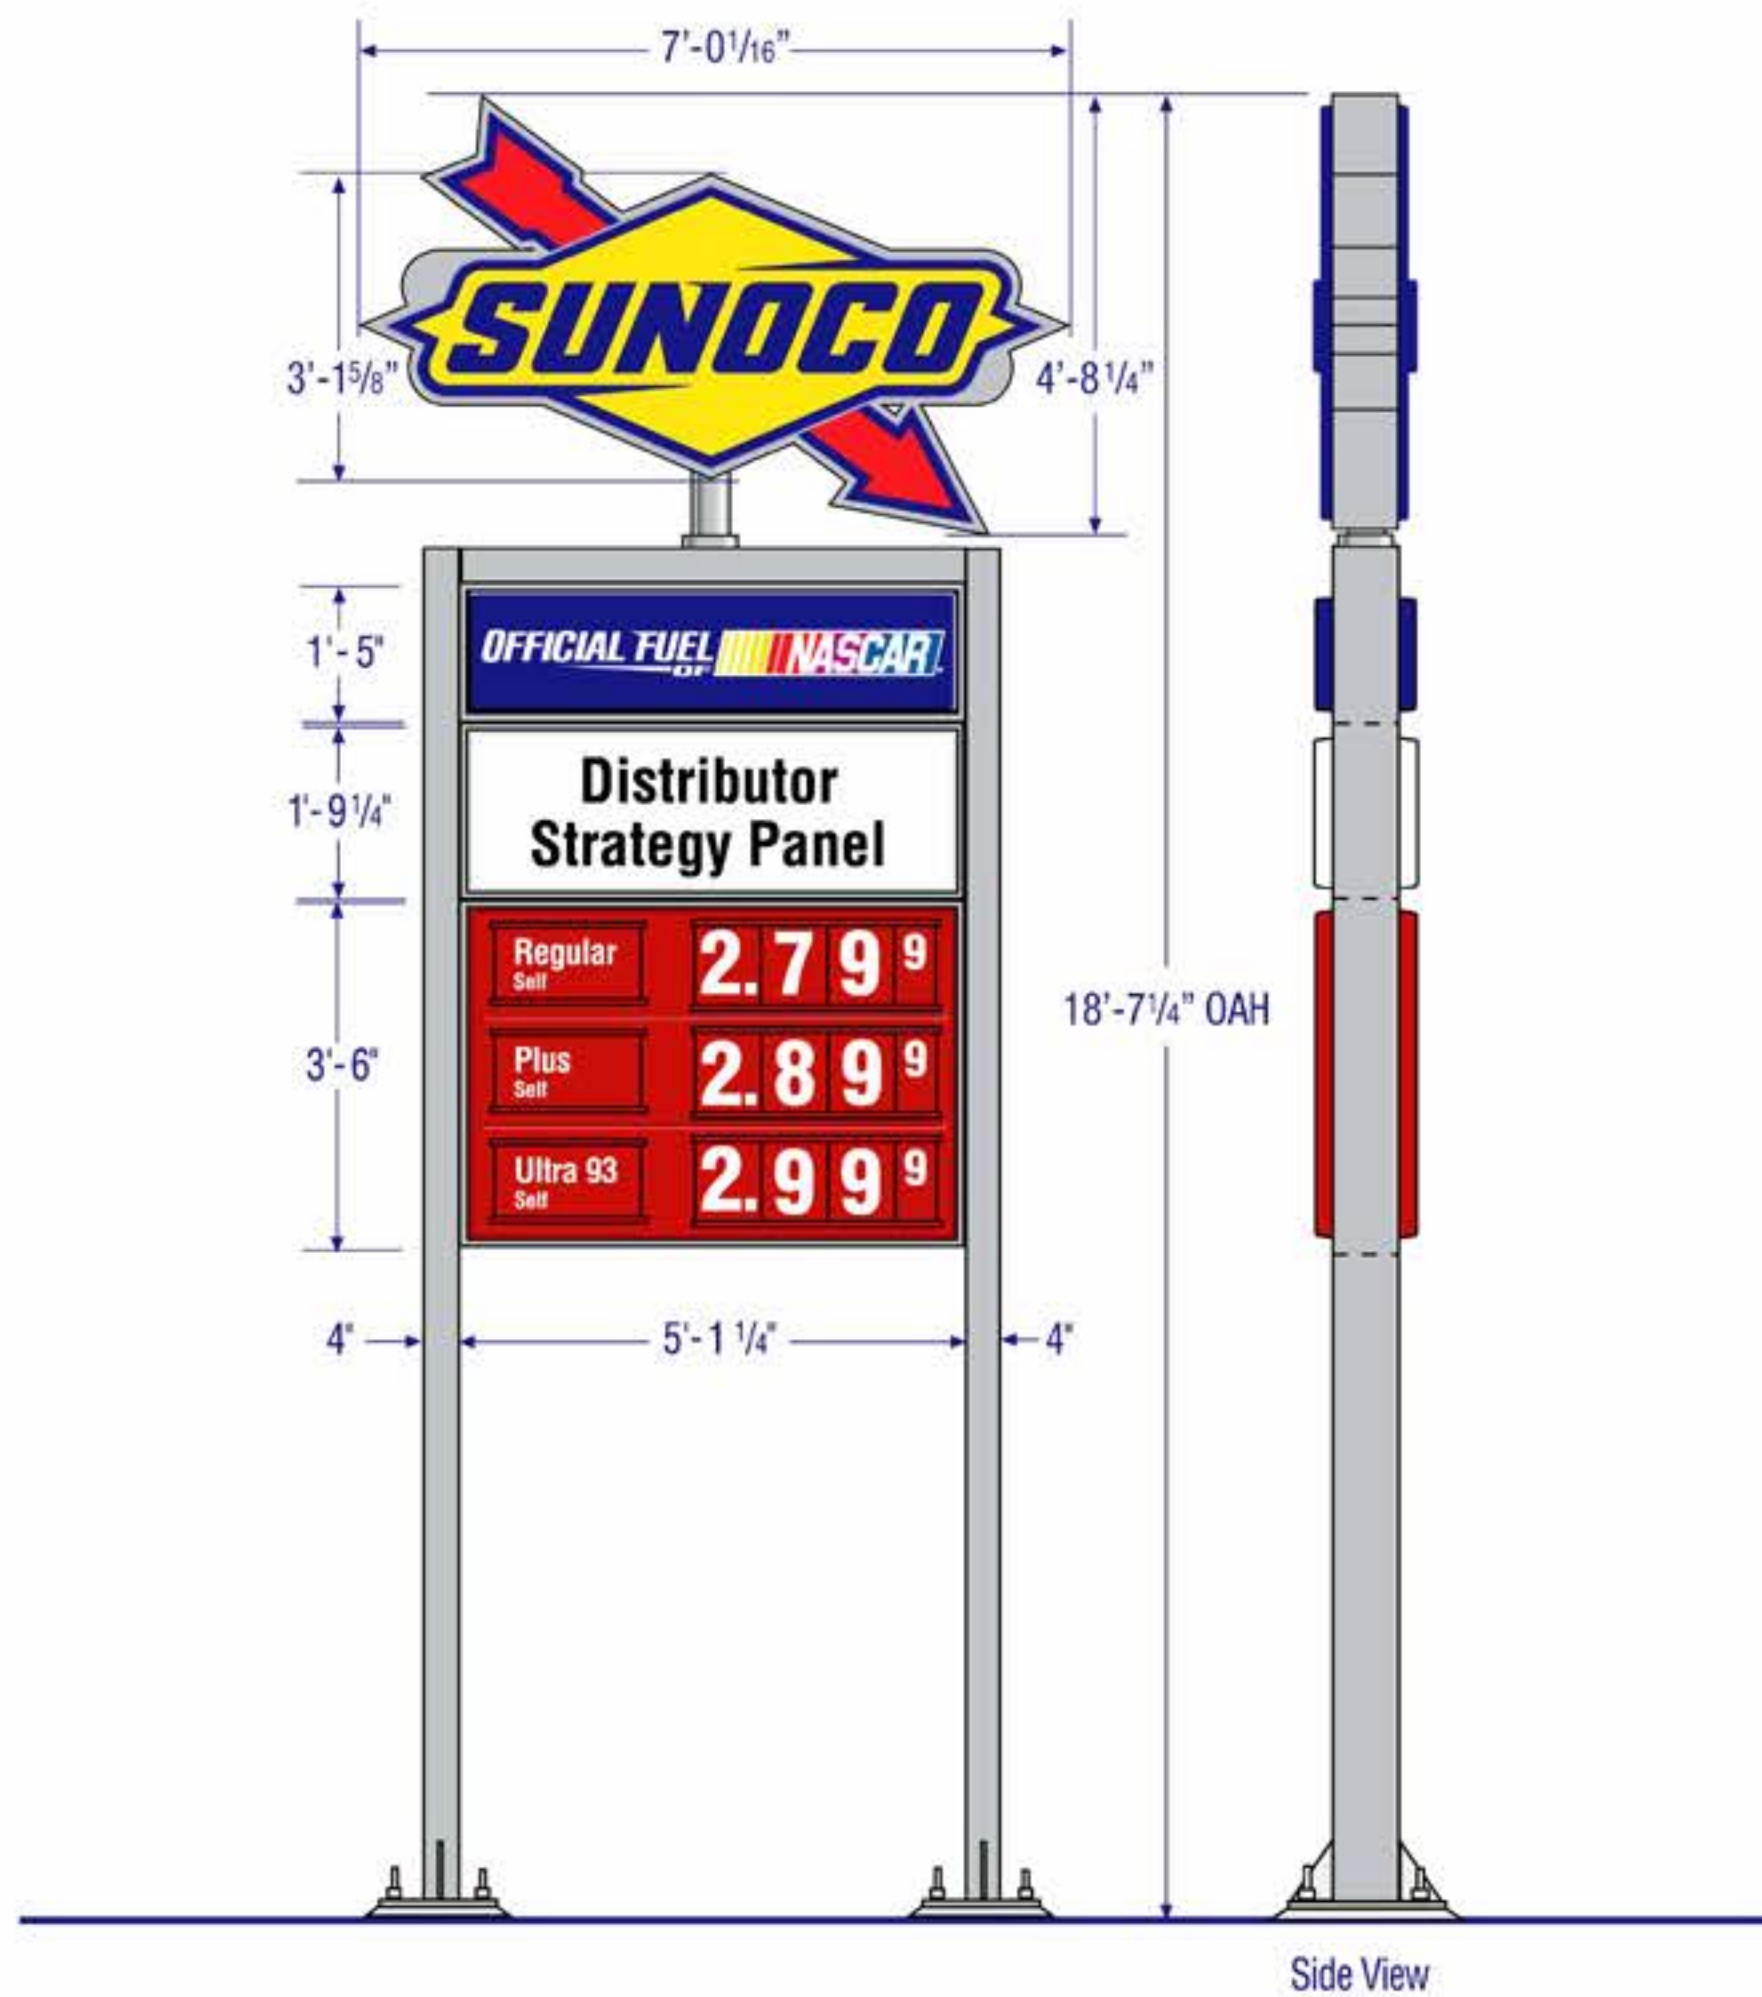

Click on the images below to view the available 5 ft. Traditional Diamond Over Internally-Illuminated Goalpost signs

39.10 Sq. Ft.

48.14 Sq. Ft.

46.33 Sq. Ft.

55.37 Sq. Ft.

[Back](#)

39.10 Square Feet

This configuration includes

- Diamond
- 3-Product Panel
- NASCAR Panel

48.14 Square Feet

This configuration includes

- Logo Panel
- 3-Product Panel
- NASCAR Panel
- Distributor Strategy Panel

46.33 Square Feet

This configuration includes
 • Diamond • 4-Product Panel • NASCAR Panel

55.37 Square Feet

This configuration includes

- Logo Panel
- 4-Product Panel
- NASCAR Panel
- Distributor Strategy Panel