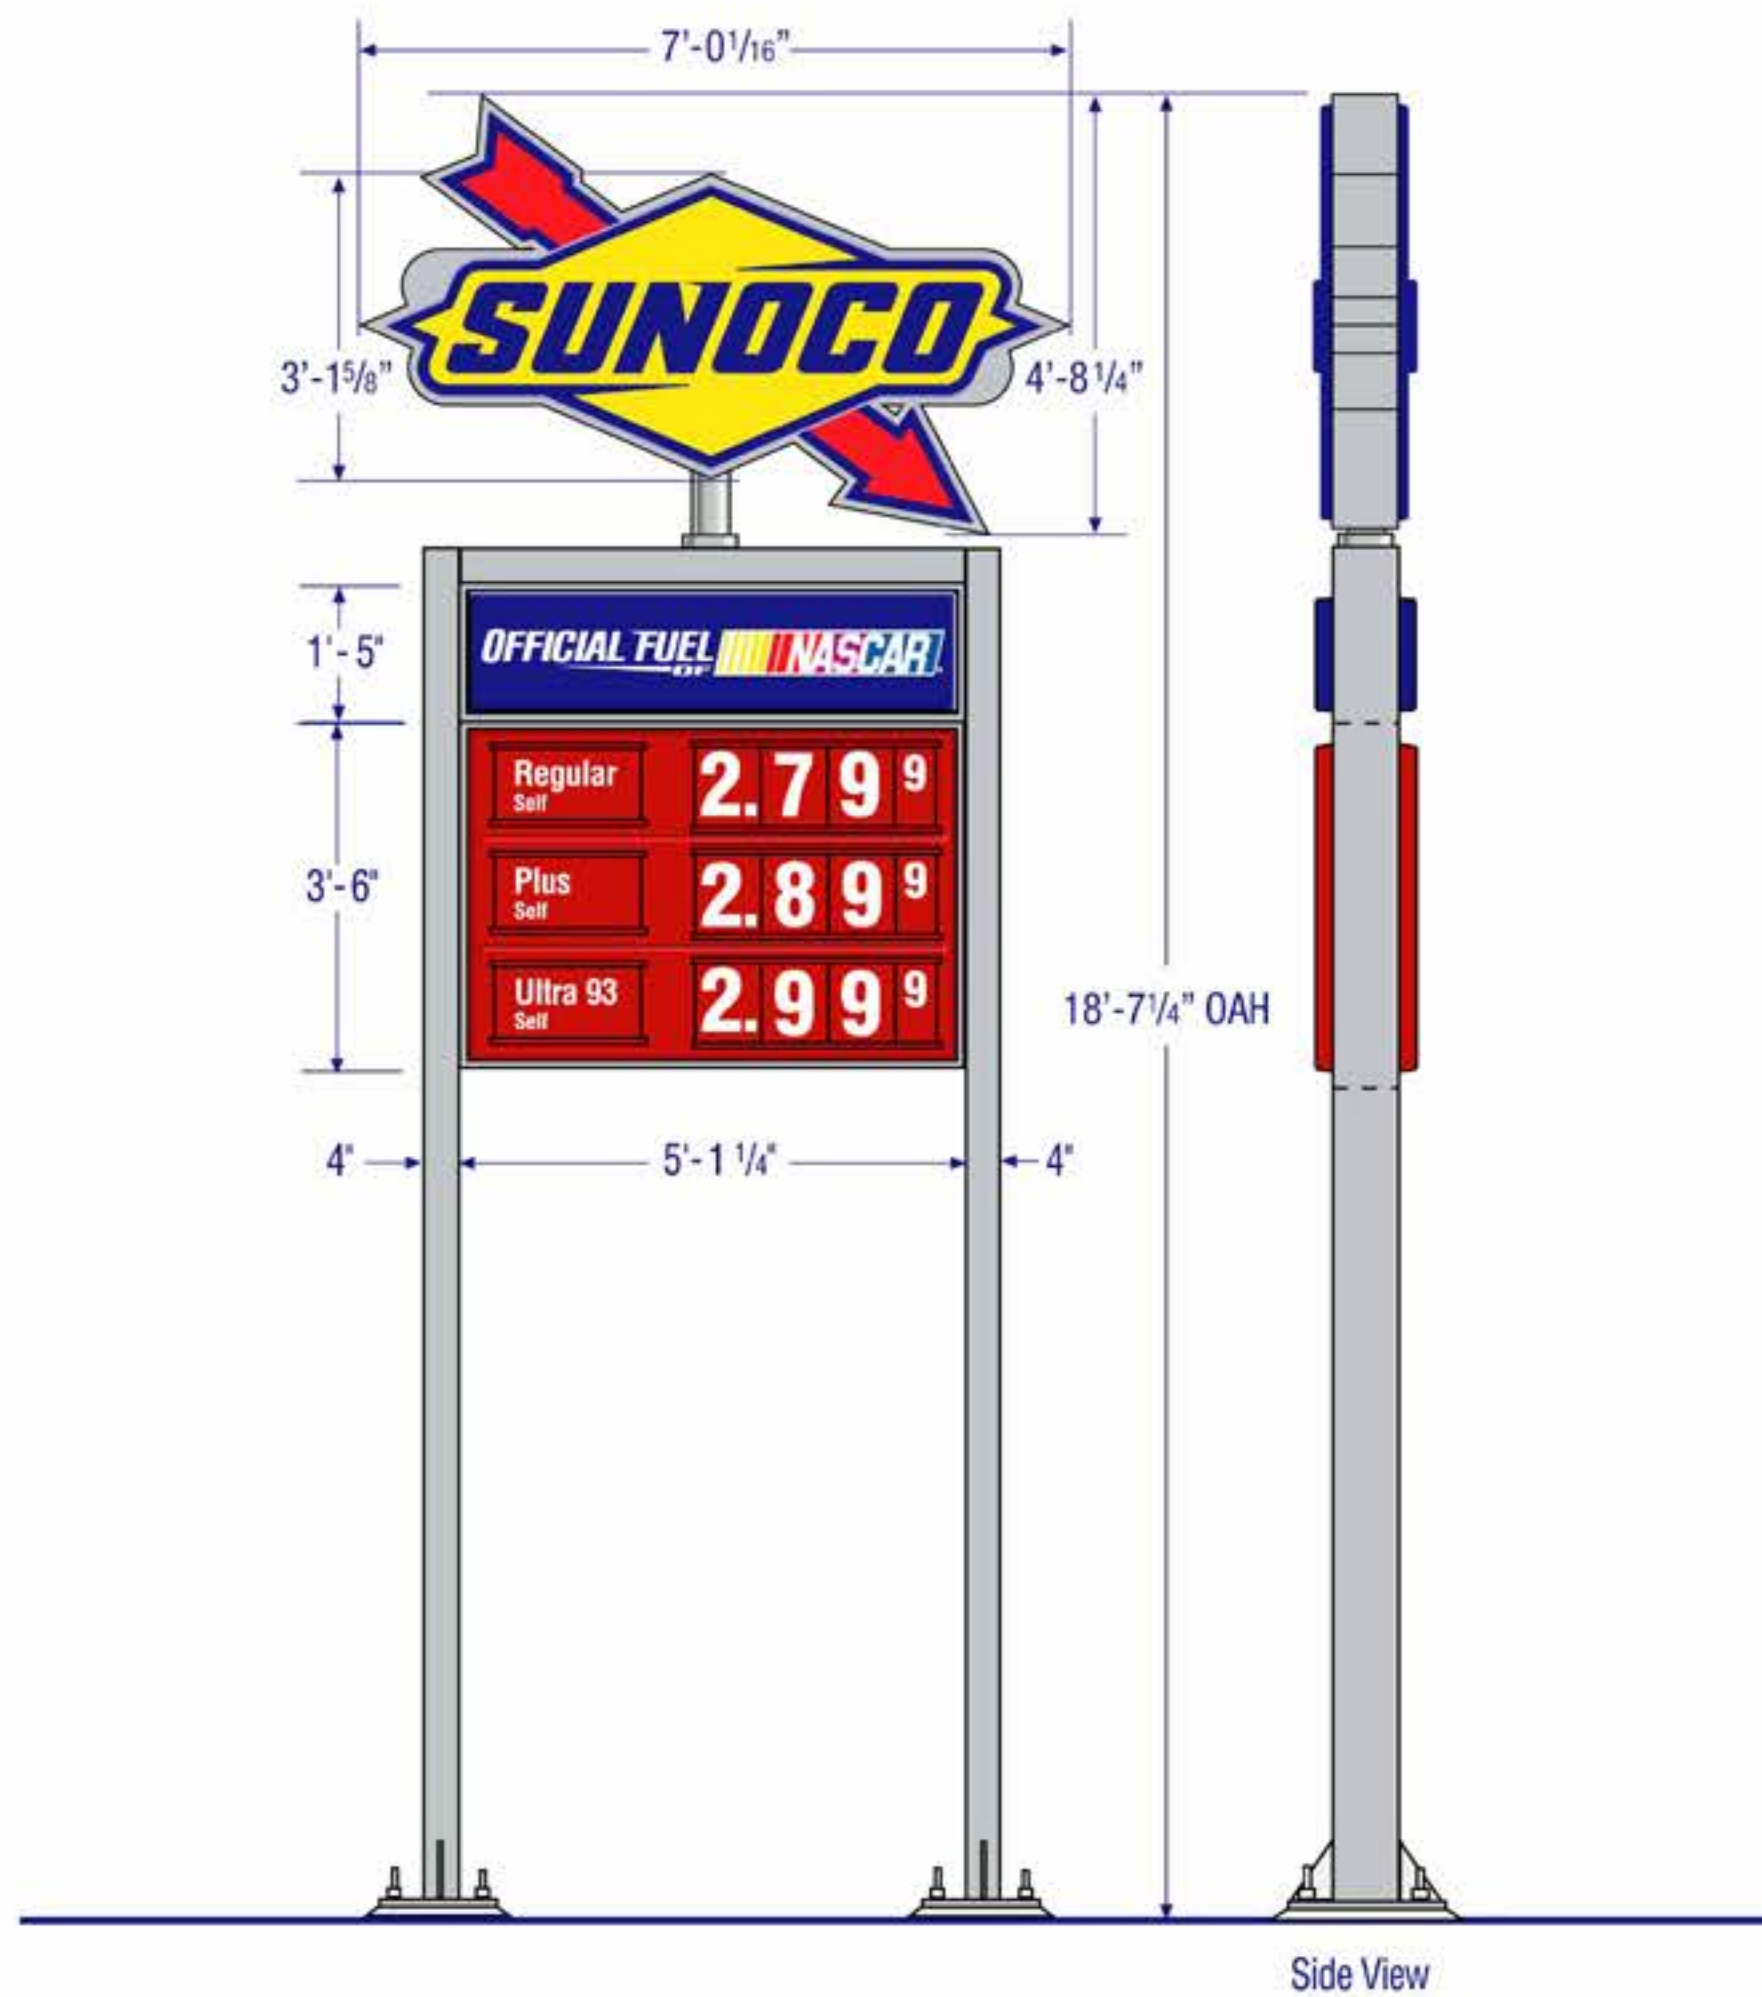

Click on the images below to view the available 5 ft. Traditional Diamond Over Internally-Illuminated Goalpost signs

39.10 Sq. Ft.

48.14 Sq. Ft.

46.33 Sq. Ft.

55.37 Sq. Ft.

[Back](#)

39.10 Square Feet

This configuration includes

- Diamond
- 3-Product Panel
- NASCAR Panel

48.14 Square Feet

This configuration includes

- Logo Panel
- 3-Product Panel
- NASCAR Panel
- Distributor Strategy Panel

46.33 Square Feet

This configuration includes
 • Diamond • 4-Product Panel • NASCAR Panel

55.37 Square Feet

This configuration includes

- Logo Panel
- 4-Product Panel
- NASCAR Panel
- Distributor Strategy Panel